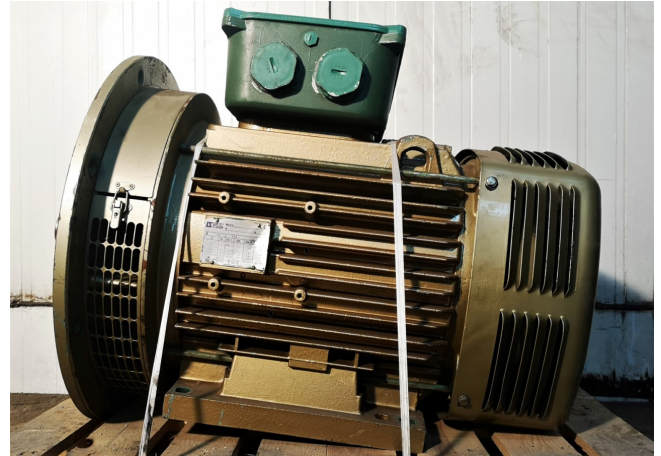

Leroy Somer PLS250MP-T

Specifications

Marke	Leroy Somer
Art	PLS250MP-T
kW	110
RPM	2965
Size & Weight	940x660x650 mm (LxWxH)
50 Hz / 60 Hz	50 Hz // 60 Hz
Stock	1

Description

Used Leroy Somer PLS250MP-T

Used Leroy Somer PLS250MP-T electric motor with 110 kW and 2965 RPM at 50 Hz and 126 kW and 3560 RPM at 60 Hz. Sizes: 940x660x650 mm (LxWxH). Weight: 350 kg.